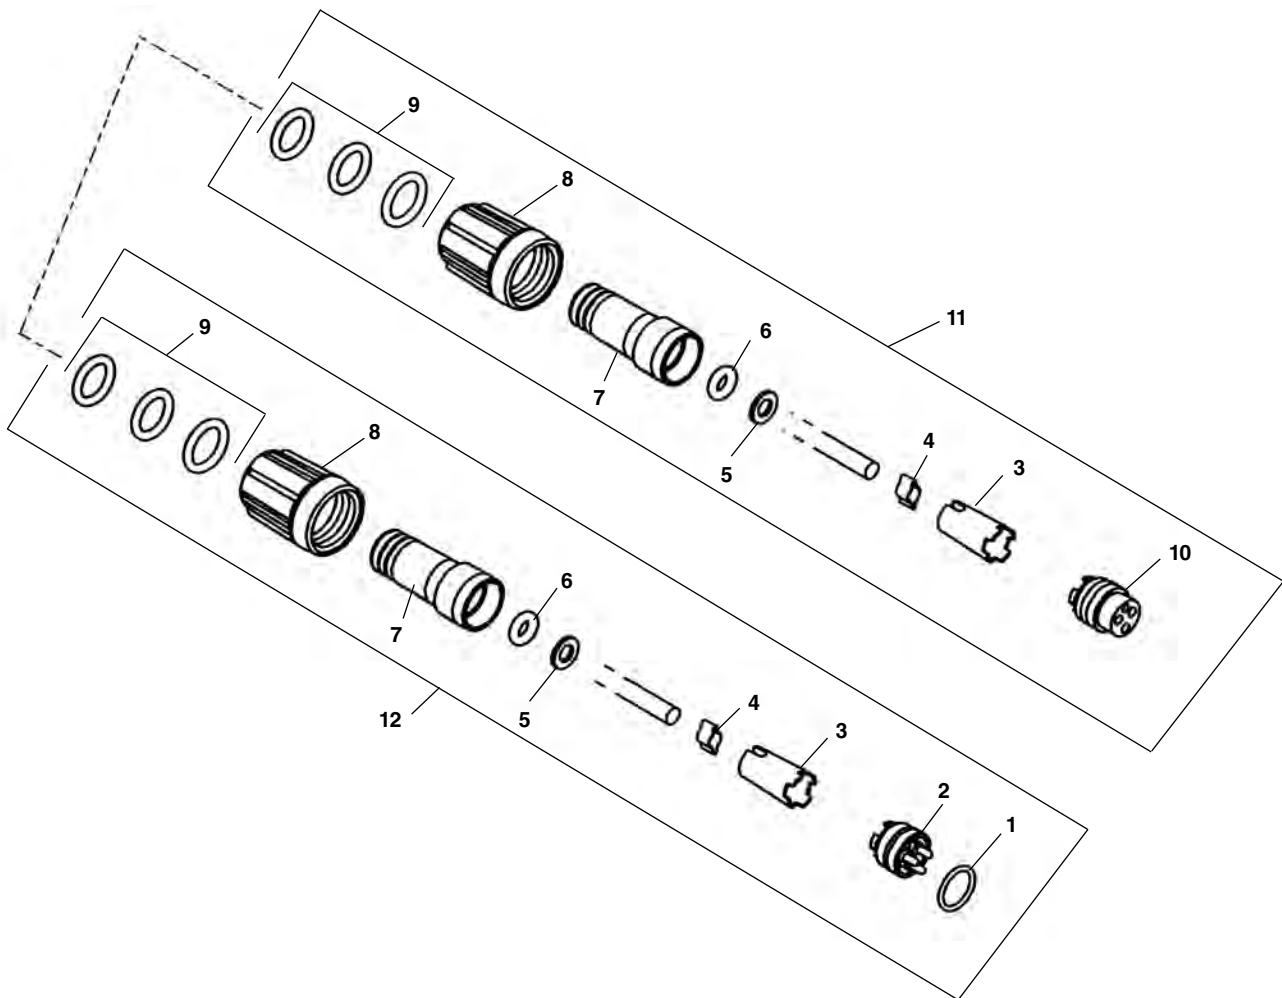

Interconnect Cord

**NOTE: Order parts by Catalog Number only.  
DO NOT order by Reference Number.**

Ref. No.	Catalog No.	Description	Ref. No.	Catalog No.	Description
—	64627	Interconnect Cord 33'	6	71577	O-Ring (2)
—	67307	Interconnect Cord 10'	7	71592	In line Shell (2)
—	70907	Old Style Interconnect Cord 33'	8	71602	Locking Sleeve (2)
1	71487	O-Ring	9	71582	O-Rings (6)
2	71612	Male Insert	10	71617	Female Insert
3	71597	Internal Back Shell (2)	11	72817	Female Connector Assembly
4	71607	Clamp (2)	12	72822	Male Connector Assembly
5	71587	Washer (2)			